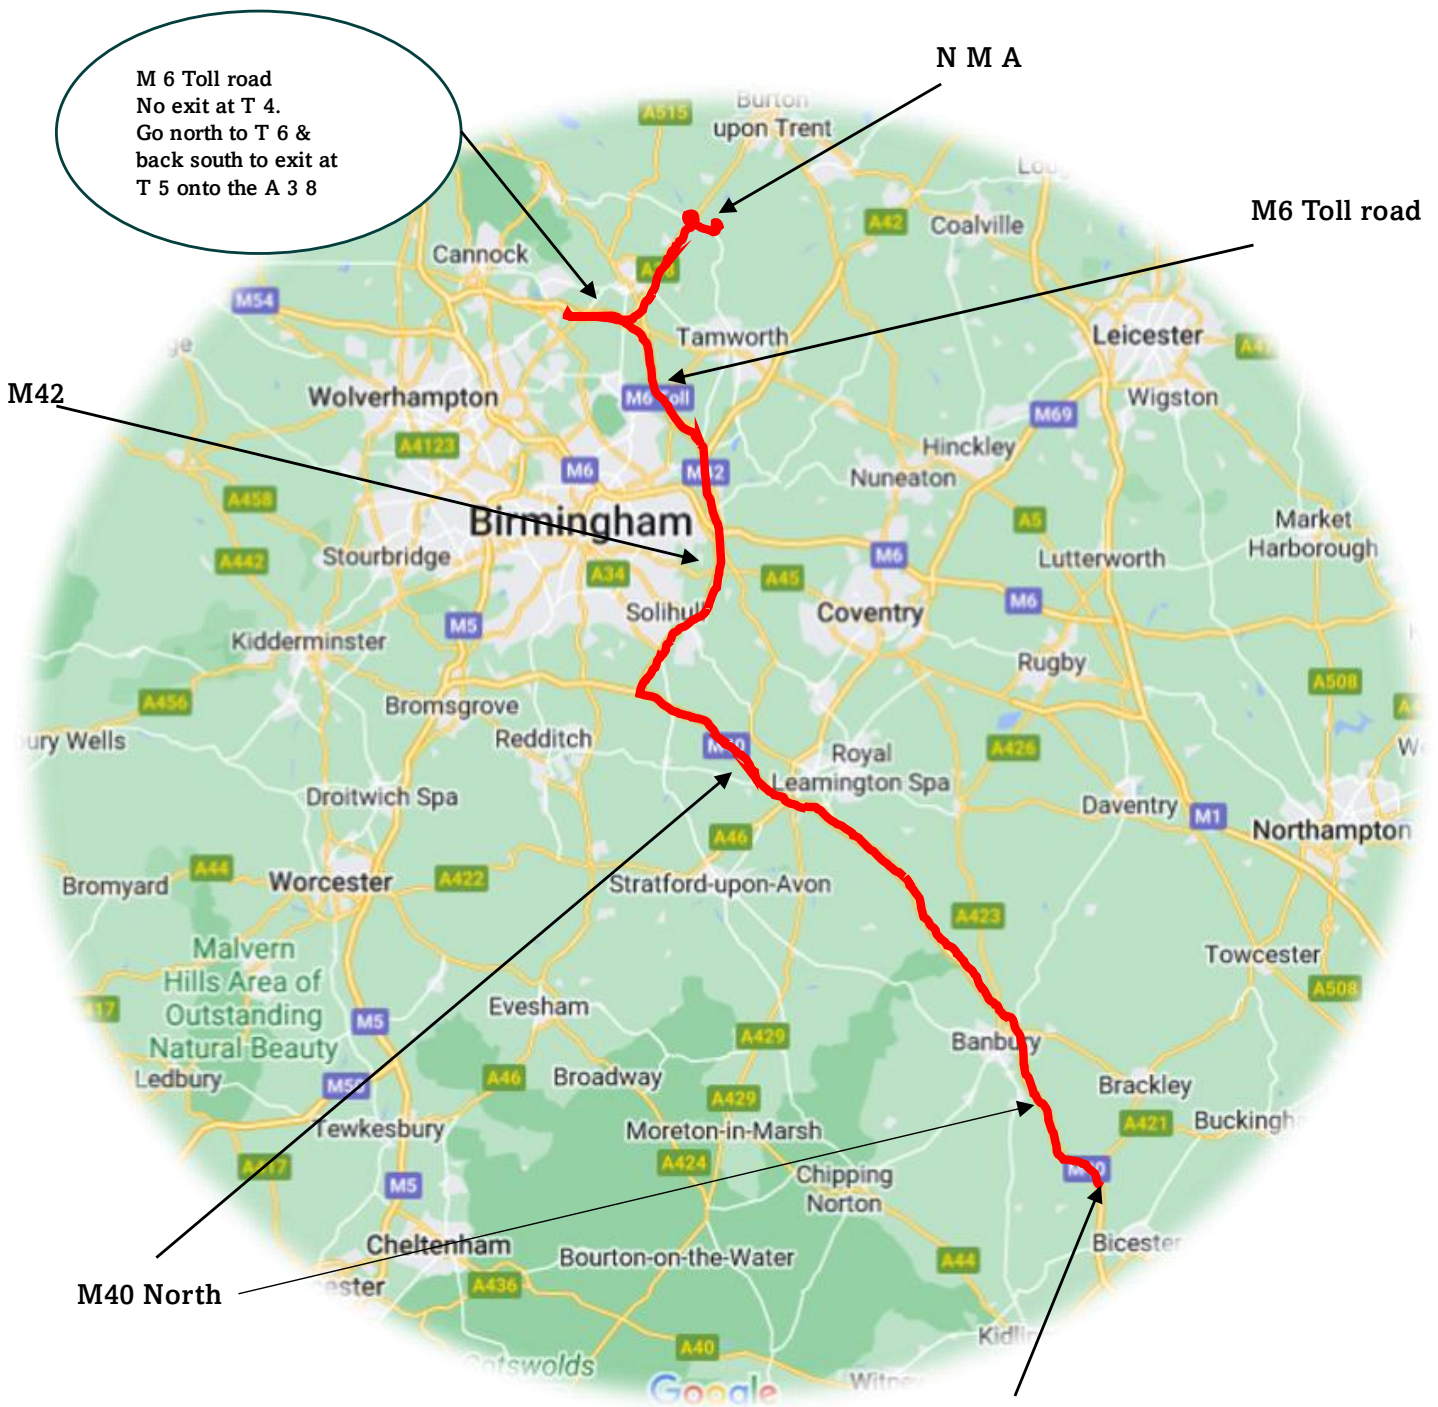

Ride To the Wall

Route 4

Cherwell Valley Services M40

Ride start time – 08.30 am.

Map to the NMA

Cherwell Valley Services M 4 0