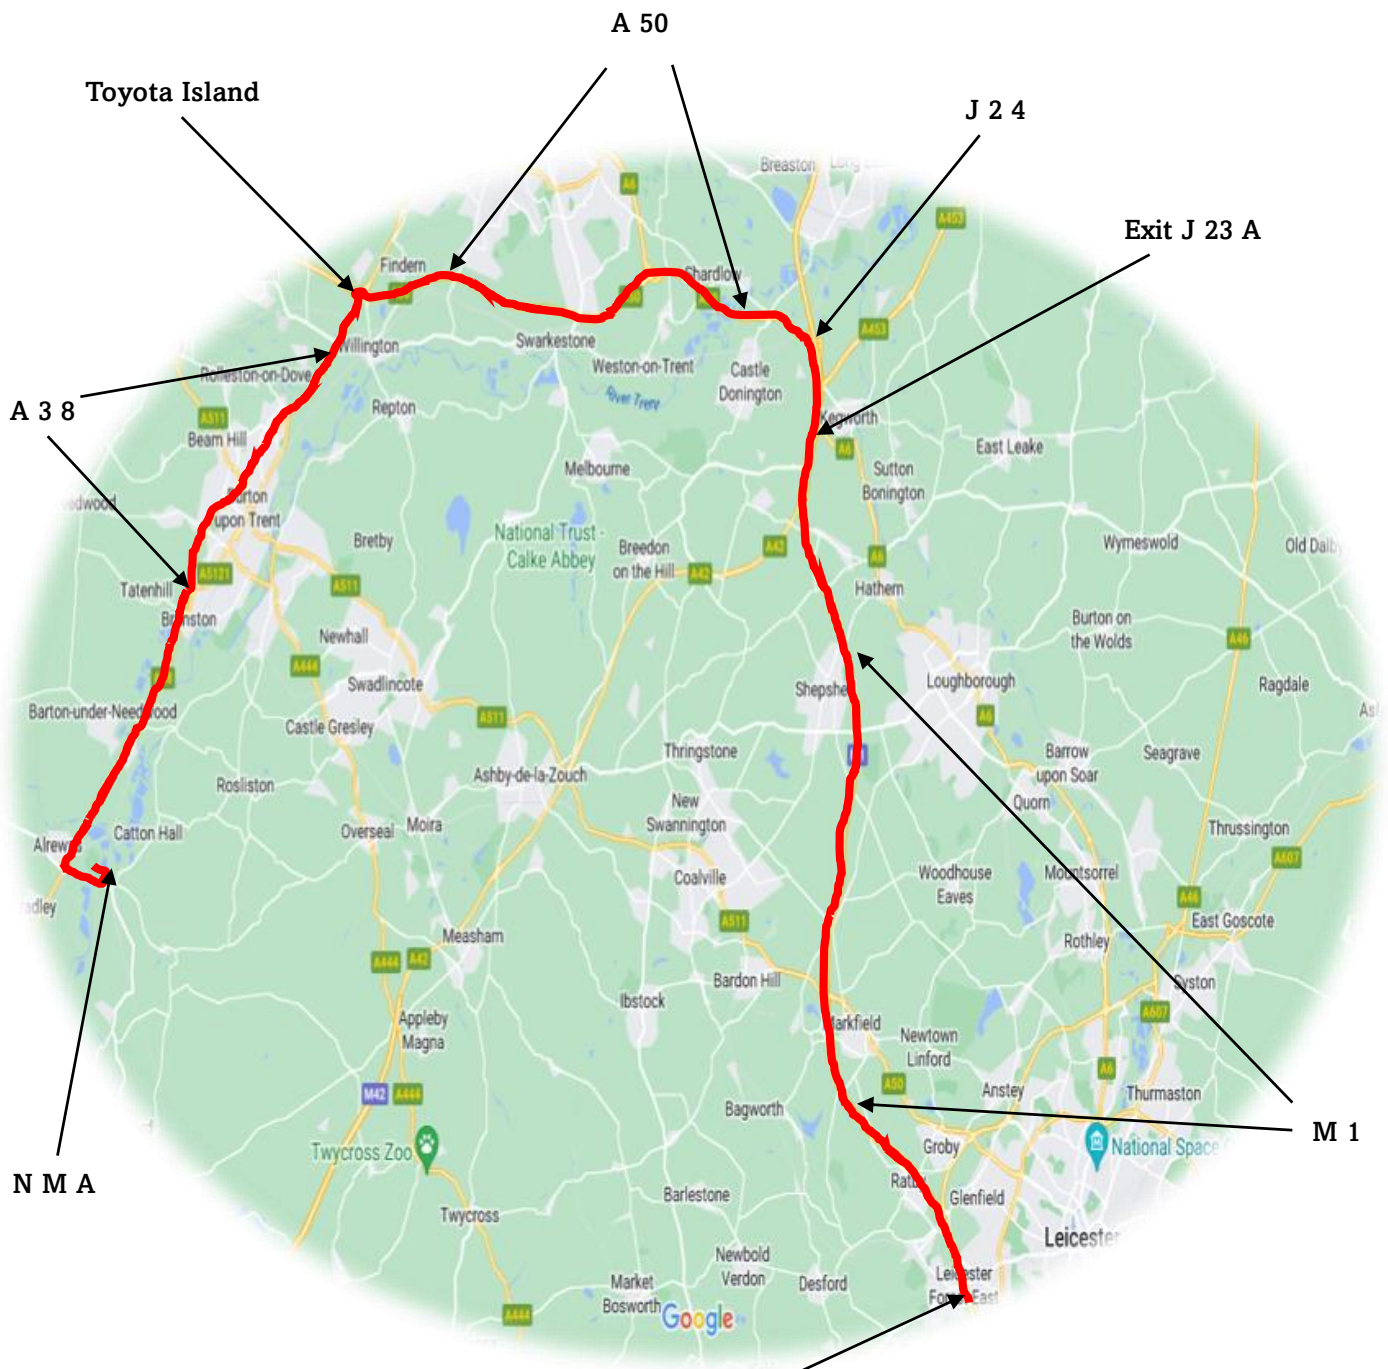

# Ride To the Wall

## Route 8

Leicester Forest Services - M1 North

Ride start time 10.30 am

Map to the NMA

Leicester Forest Services North M1